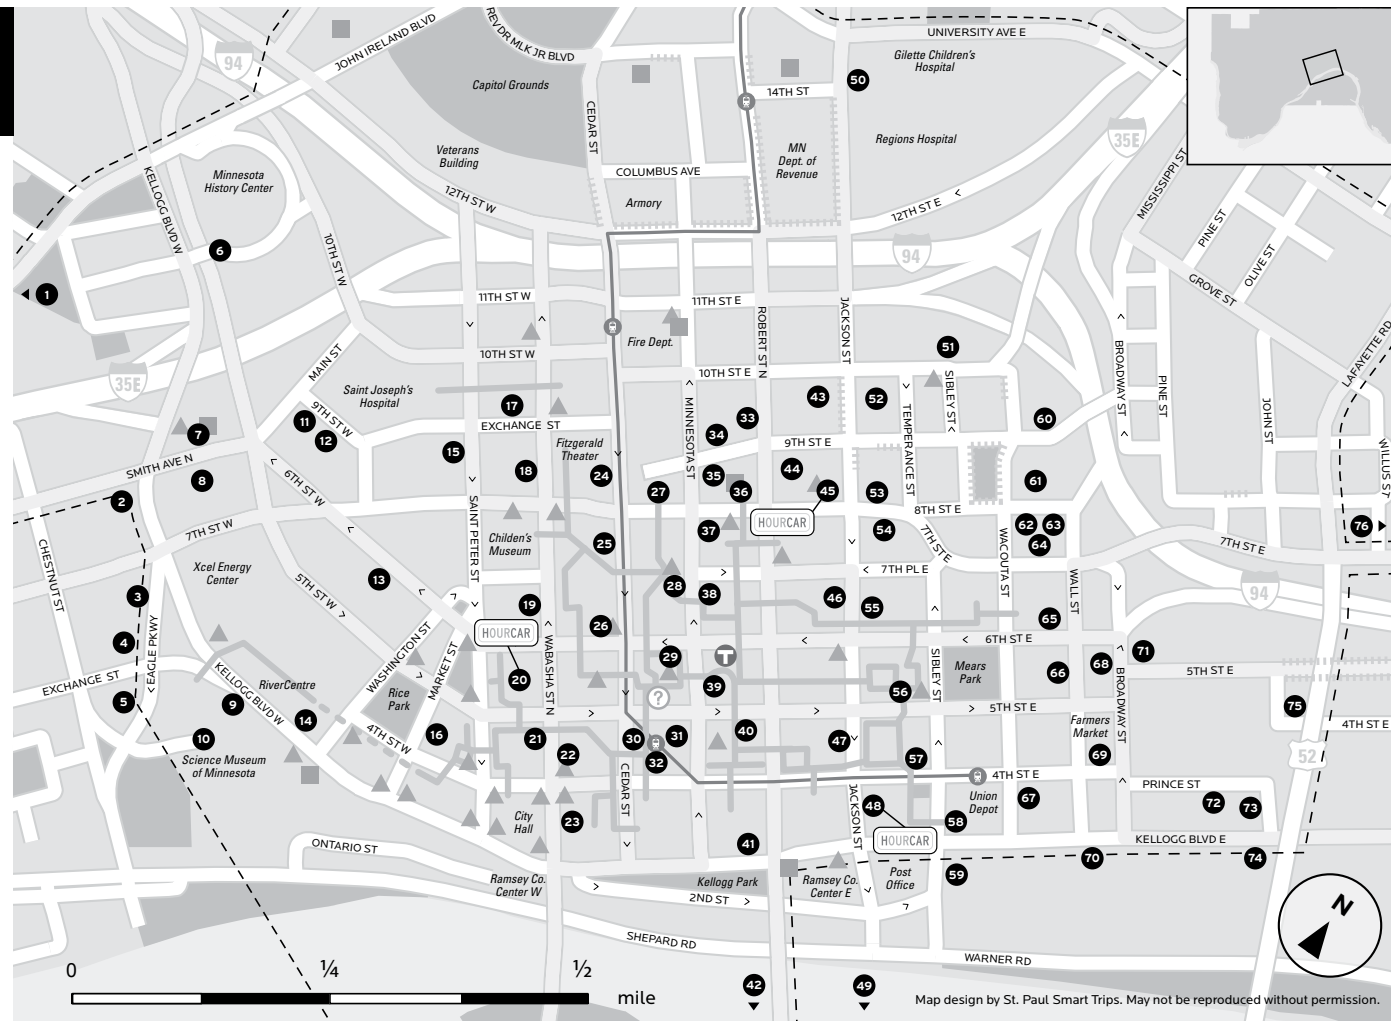

LEGEND

- Skyway
- Pedestrian Tunnel
- Transit Service
- Light Rail (Coming 2014)
- 50¢ Transit Fare Zone
- Hourly Car Sharing
- Free Rideshare Parking
  On-street, permit required
- Parking
- Bike Locker
- Bike Rack
- Metro Transit Store
  8:30 - 5 M-F
- St. Paul Smart Trips
  9-5 M-F

We're a nonprofit that helps people cut commute costs and explore their options for getting around St. Paul.

Visit us in the skyway or online anytime at smart-trips.org

St. Paul Smart Trips
55 E 5th St. - Suite 202
St. Paul, MN 55101